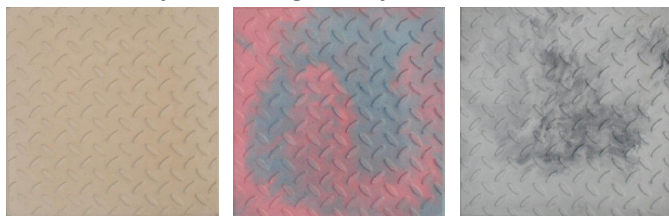

Checkerplate Range

Width = 297mm Length = 297mm Depth = 12mm
2kg Per Tile

Yellow

Red

Light Green

White

Dark Green

Terracotta

Dark Grey

Light Grey

Stone

Buff

Red Marbled

Grey Marbled

Terra Marbled

Striated Range

Width = 297mm Length = 297mm Depth = 12mm
2kg Per Tile

Dark Green

Yellow

White

Red

Terracotta

Dark Grey

Light Green

Light Grey

Old Gold

Slate

Weathered Stone

Red

Terra Marbled

Grey Marbled

White